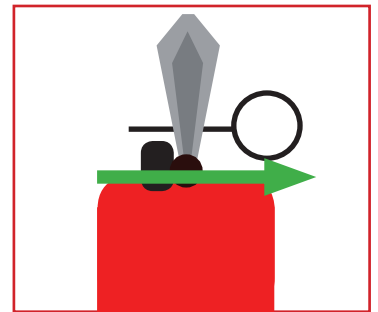

EMERGENCY RESPONSE

HOW TO USE A FIRE EXTINGUISHER

If you know how to operate a fire extinguisher, remember to use the

PASSword

Pull

the the pin to unlock the extinguisher

Aim

at the base of the fire and stand 6-10 feet away

Squeeze

the level to release the agent

Sweep

the spray from left to right until the flames are totally extinguished