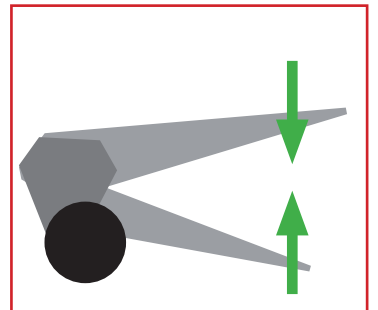

EMERGENCY RESPONSE

HOW TO USE A FIRE EXTINGUISHER

If you know how to operate a fire extinguisher, remember to use the

PASSword

Pull

the the pin to unlock the extinguisher

Aim

at the base of the fire and stand 6-10 feet away

Squeeze

the level to release the agent

Sweep

the spray from left to right until the flames are totally extinguished