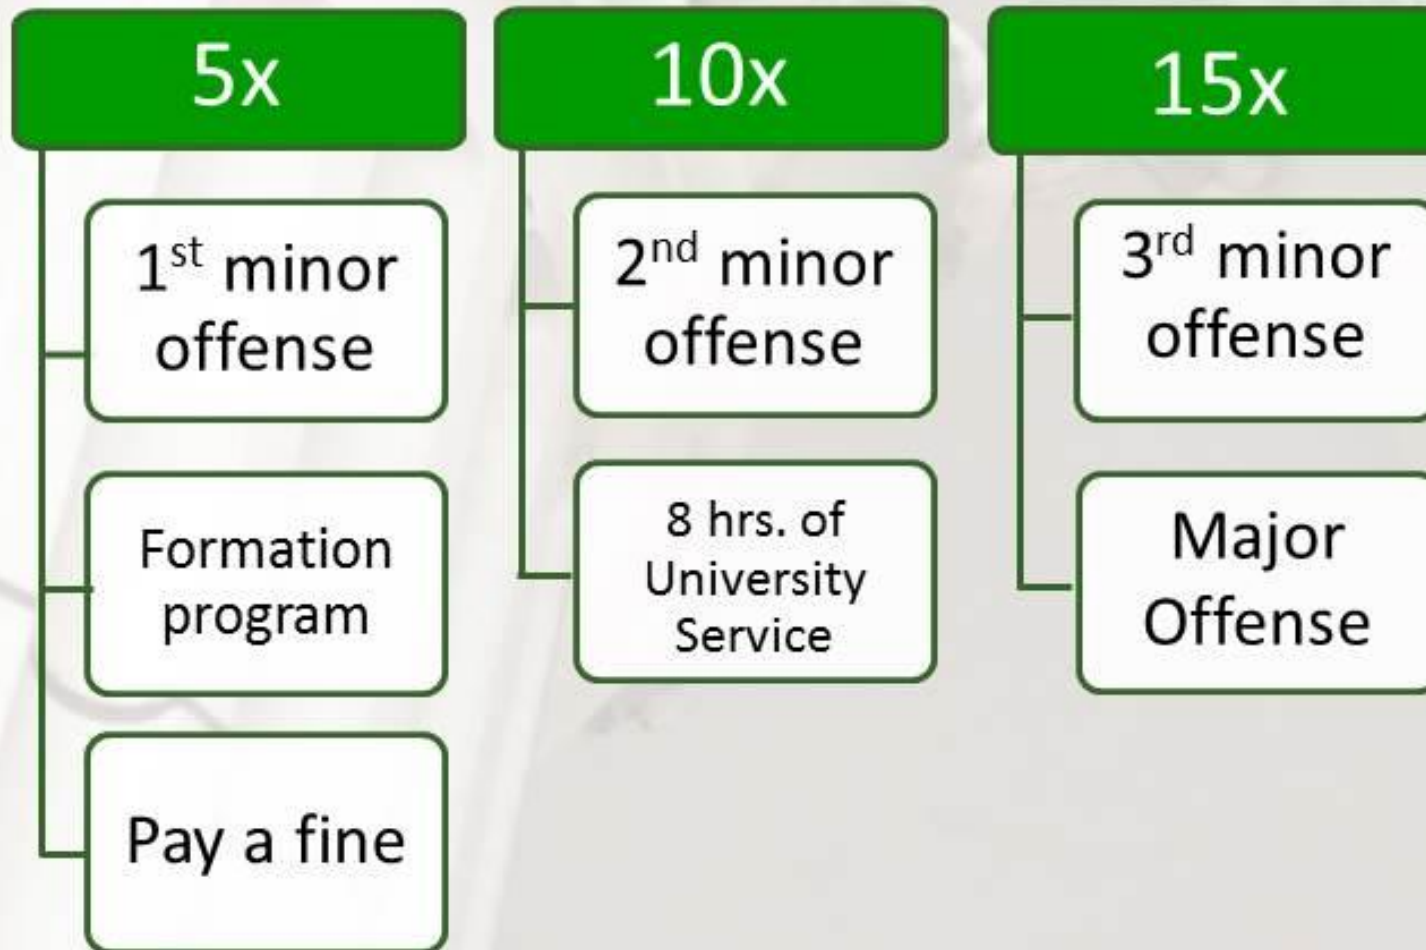

REVISED ID POLICY FOR AY 2018 - 2019

Entering the campus without the school ID.

For inquiry, kindly proceed to SDFO.

Student Discipline
Formation
Office