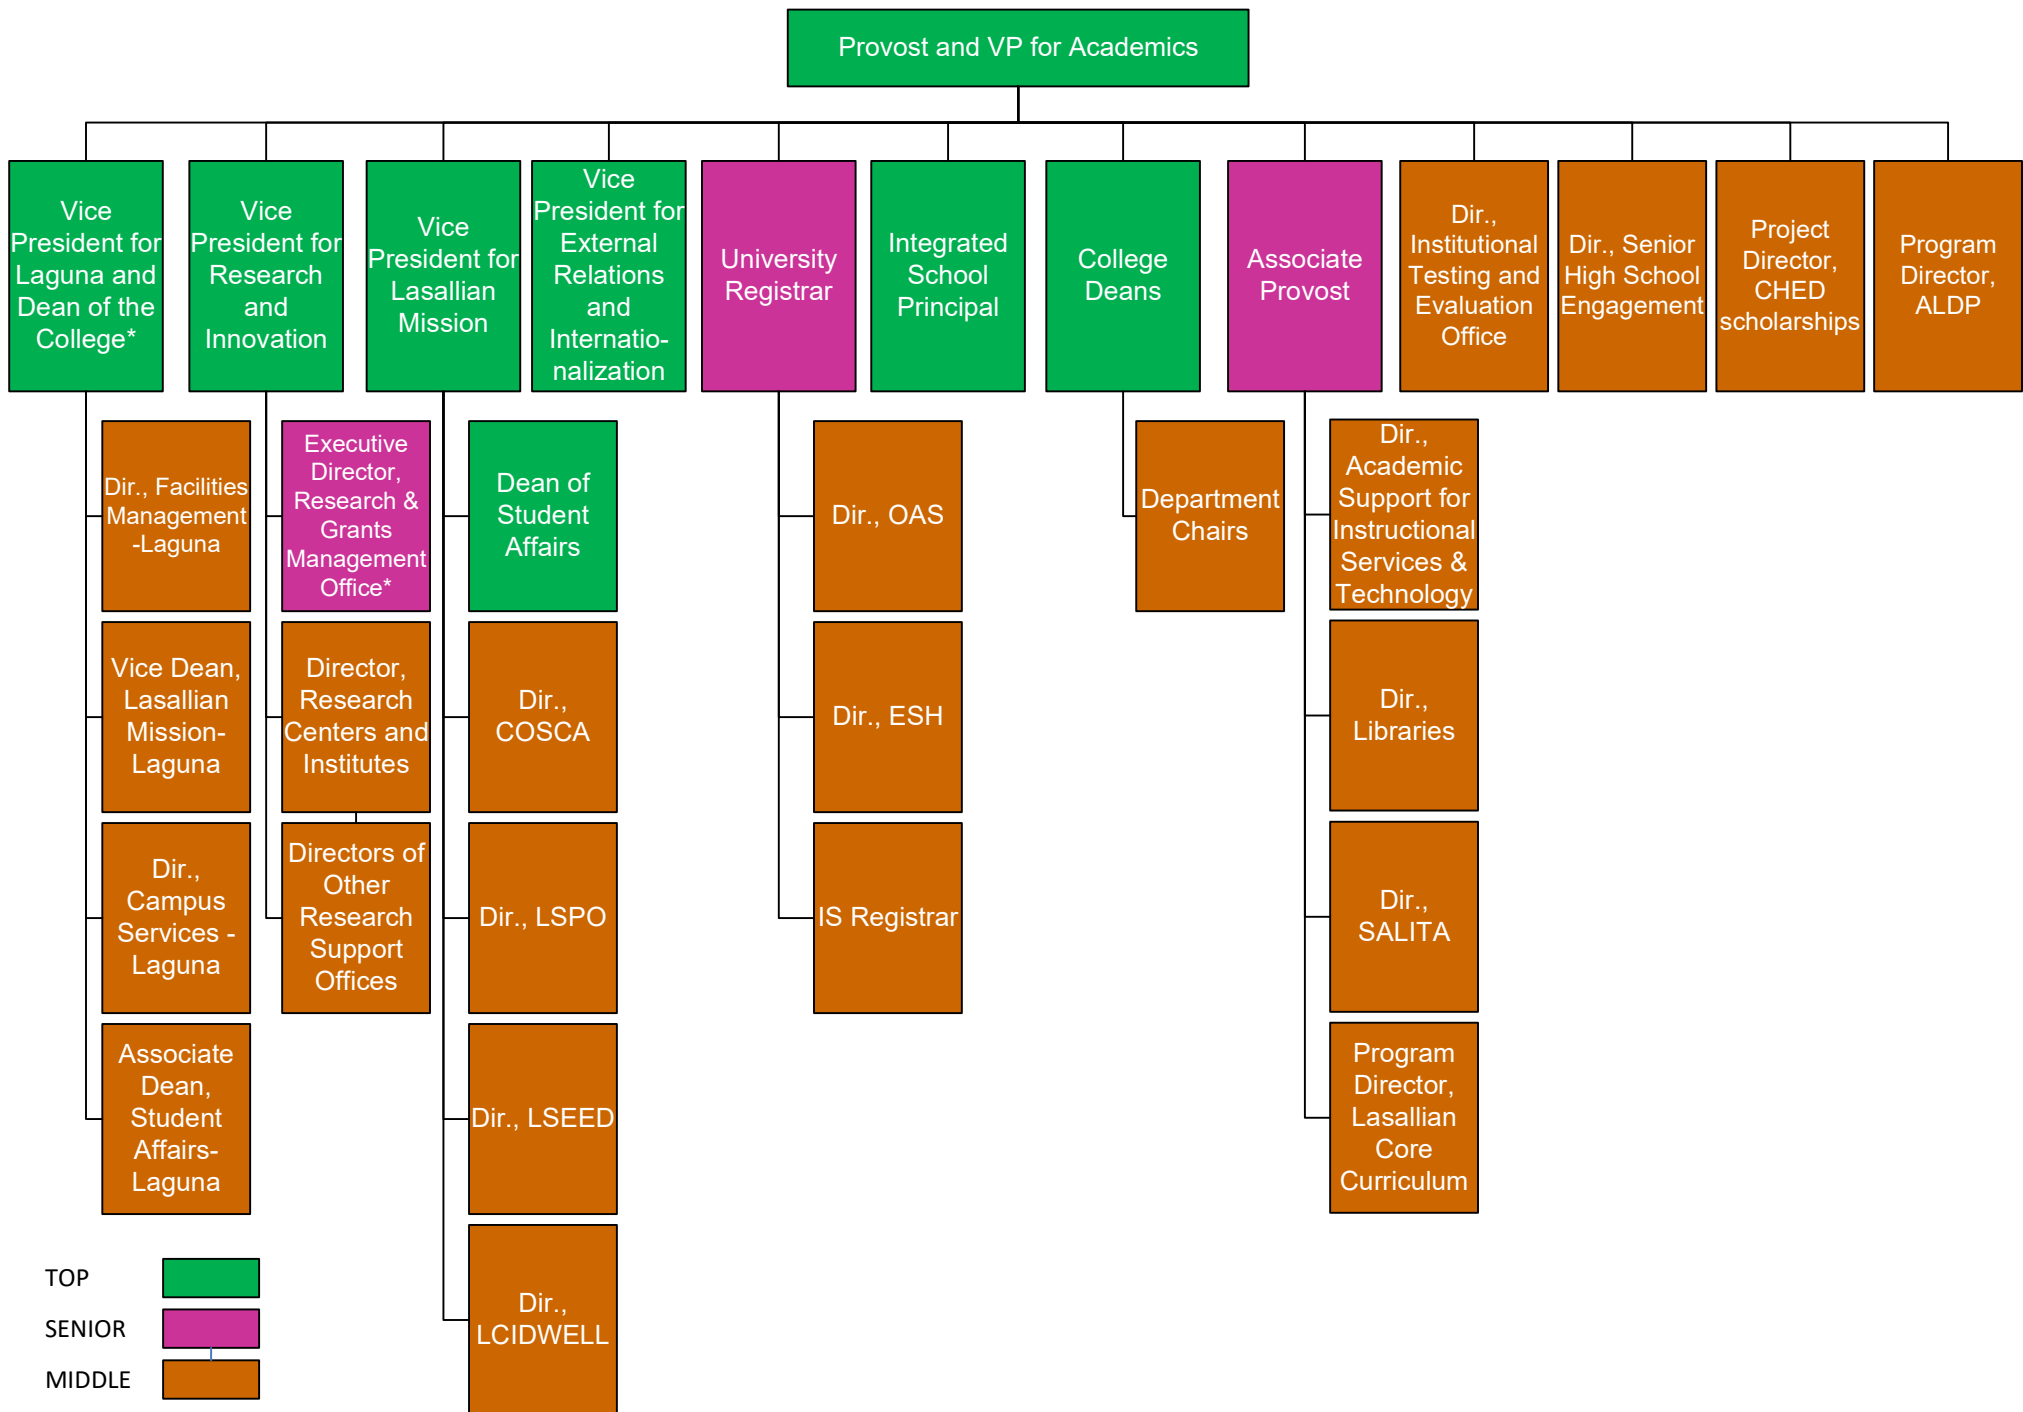

# DLSU Organizational Structure

AY 2021-2022

Updated as of August 6, 2022

**Office of the President**  
Organizational Structure

- TOP 
- SENIOR 
- MIDDLE 

# Office of the Provost and VP for Academics

## Organizational Structure