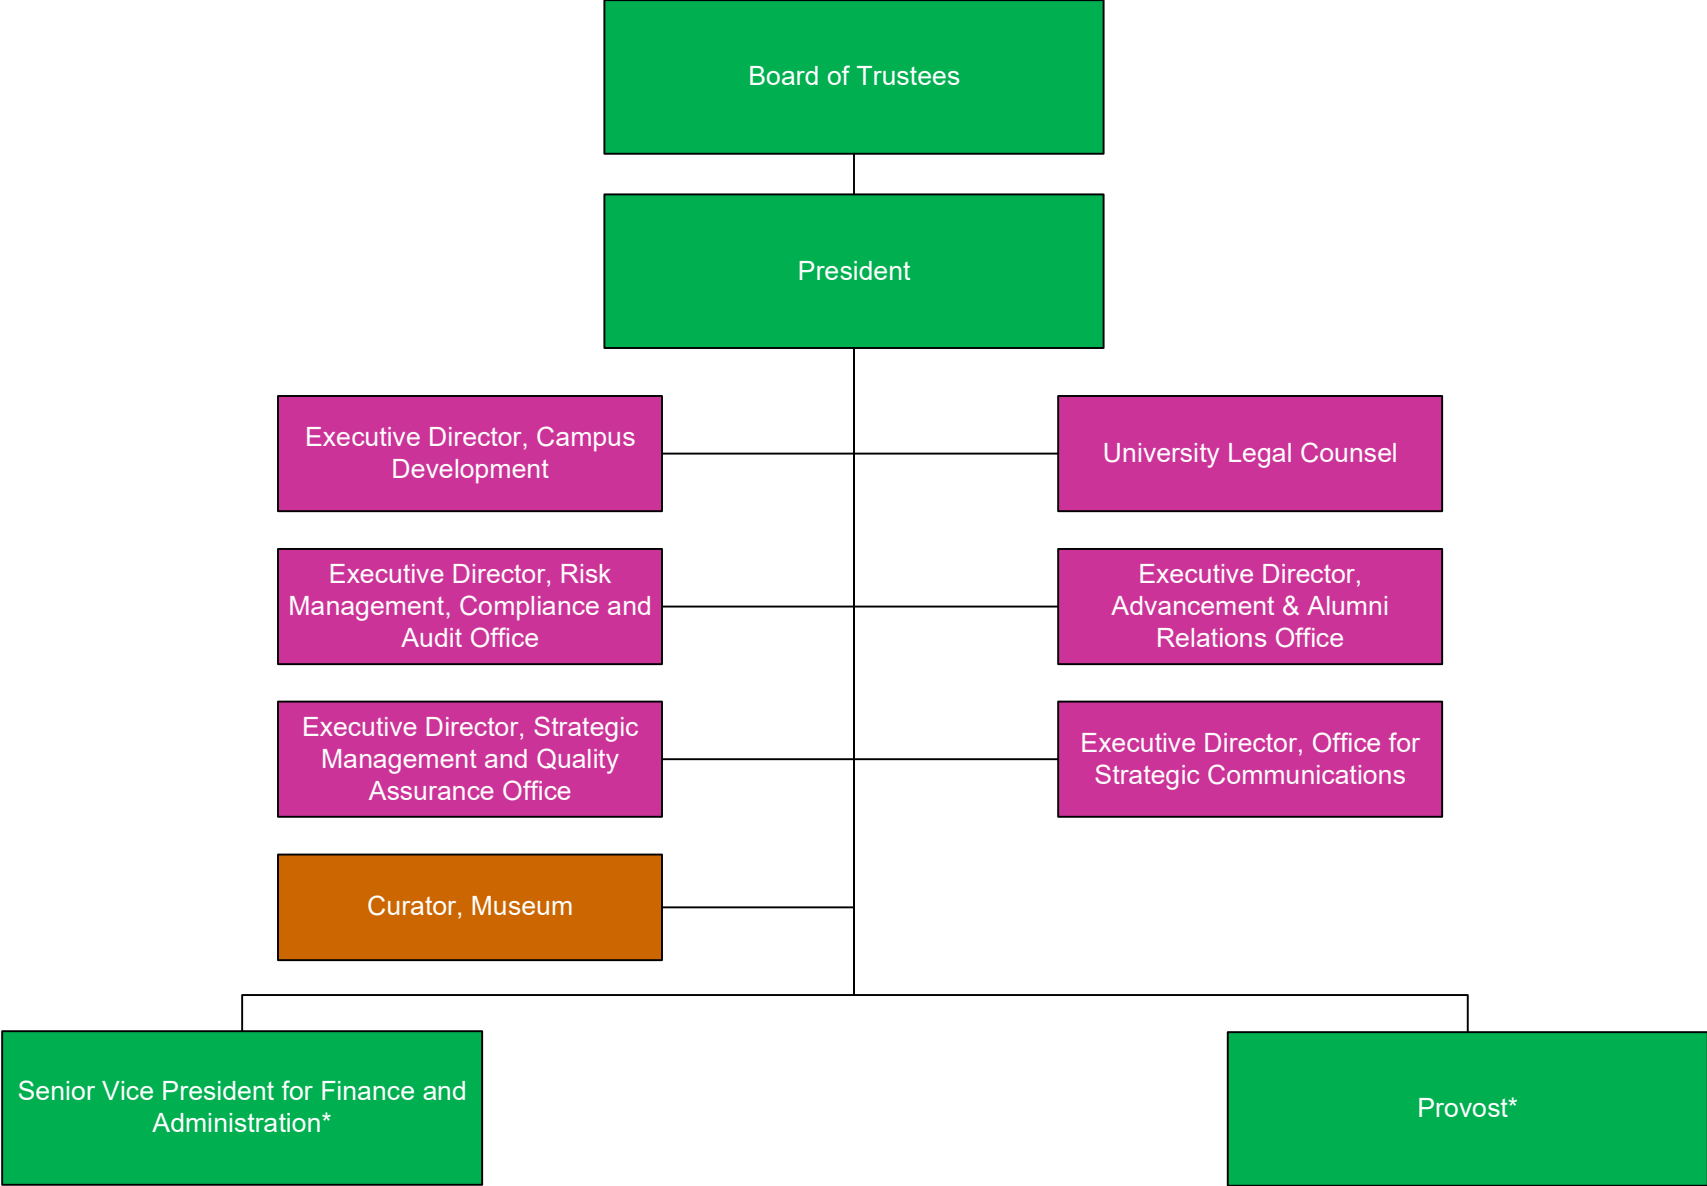

# DLSU Organizational Structure

AY 2021-2022

Updated as of August 6, 2022

**Office of the President**  
Organizational Structure

- TOP 
- SENIOR 
- MIDDLE 

# Office of the Provost and VP for Academics

## Organizational Structure