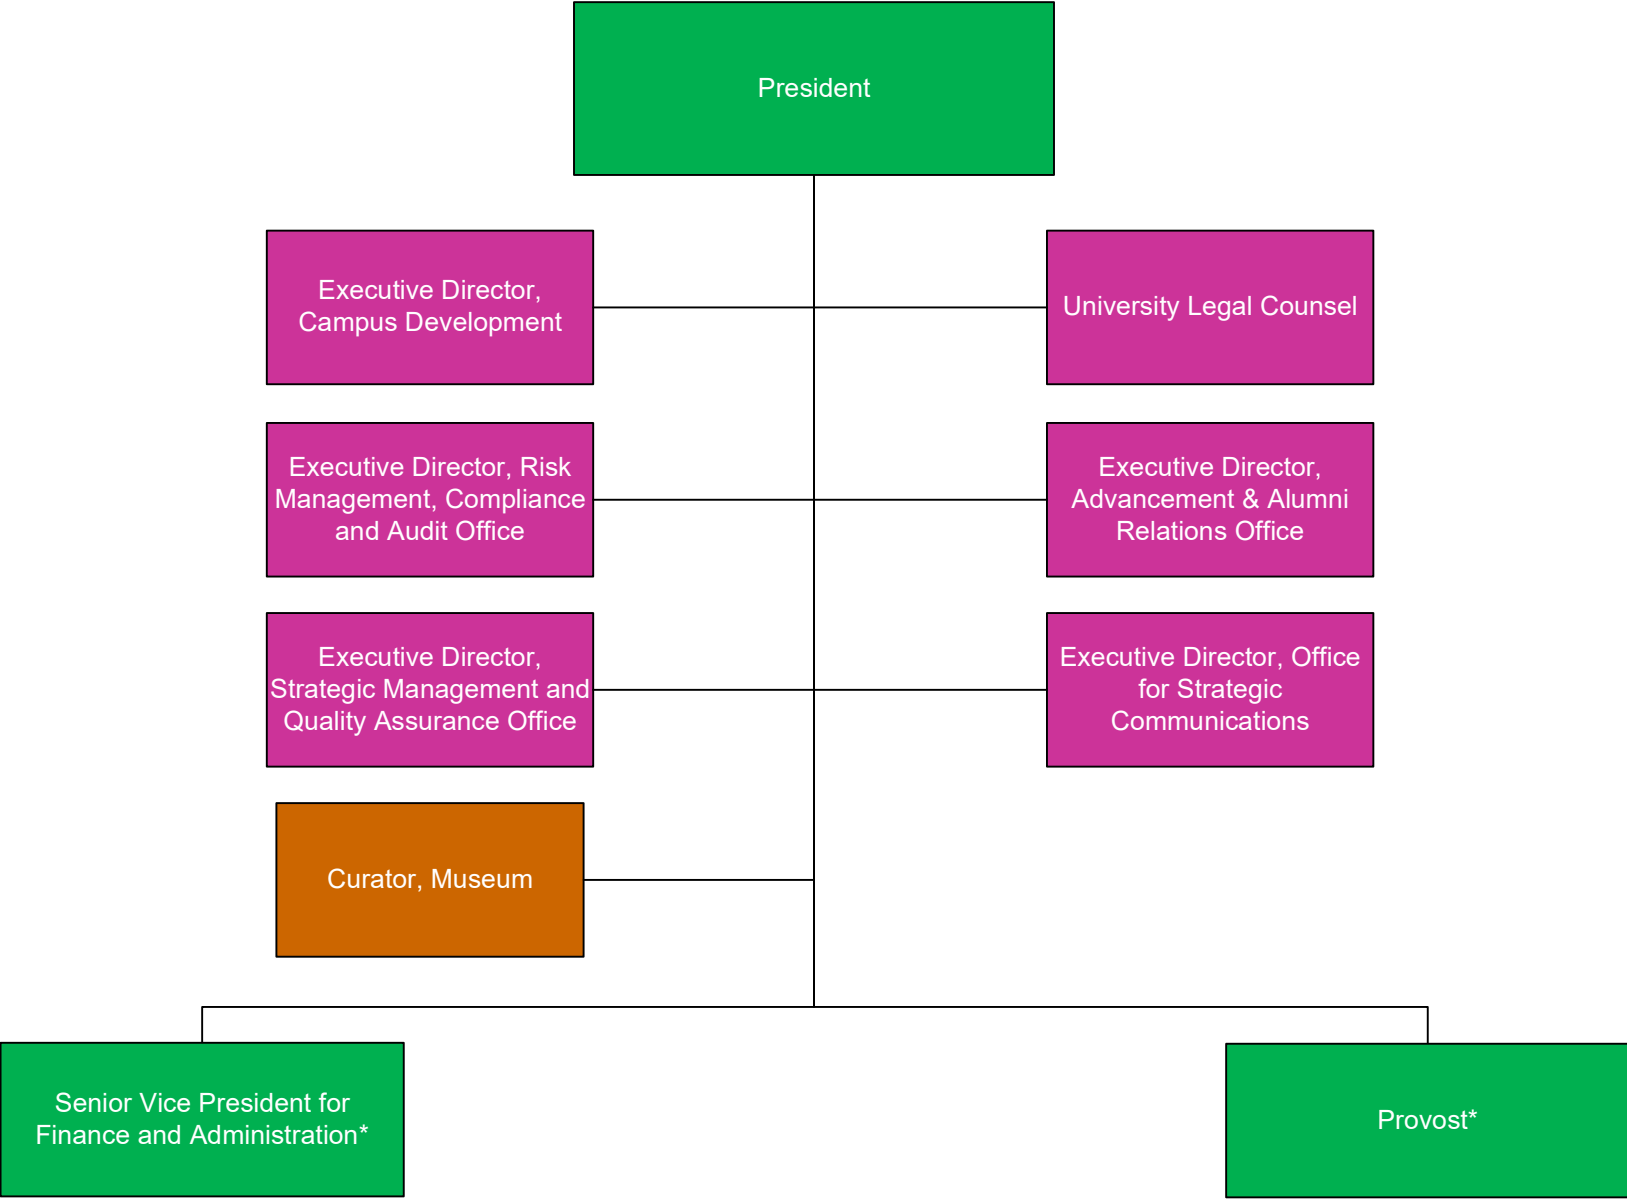

# DLSU Organizational Structure

AY 2021-2022

Updated as of August 6, 2022

**Office of the President**  
Organizational Structure

- TOP 
- SENIOR 
- MIDDLE 

# Office of the Provost and VP for Academics

## Organizational Structure

# Office of the Senior Vice President for Finance and Administration