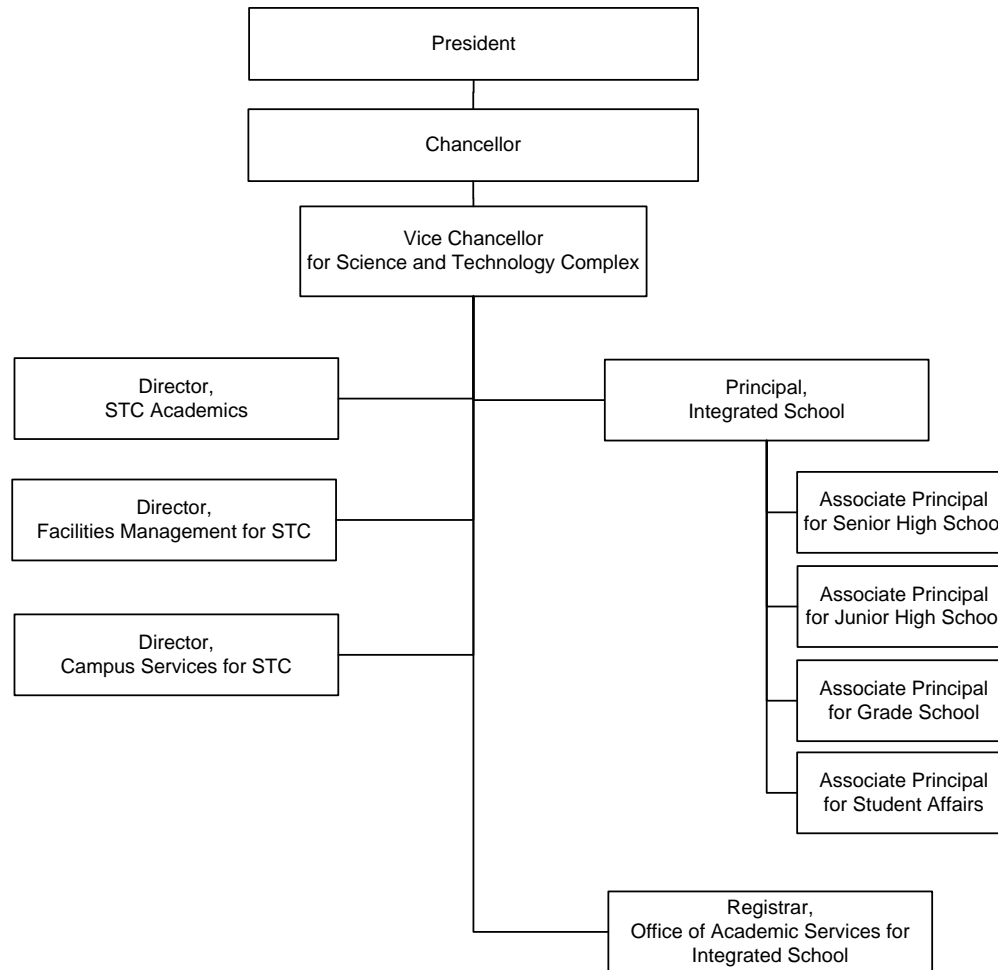

Office of the Vice Chancellor for Science and Technology Complex
Organizational Structure

De La Salle University

STC Academics

Organizational Chart rev.1 (02/2016)