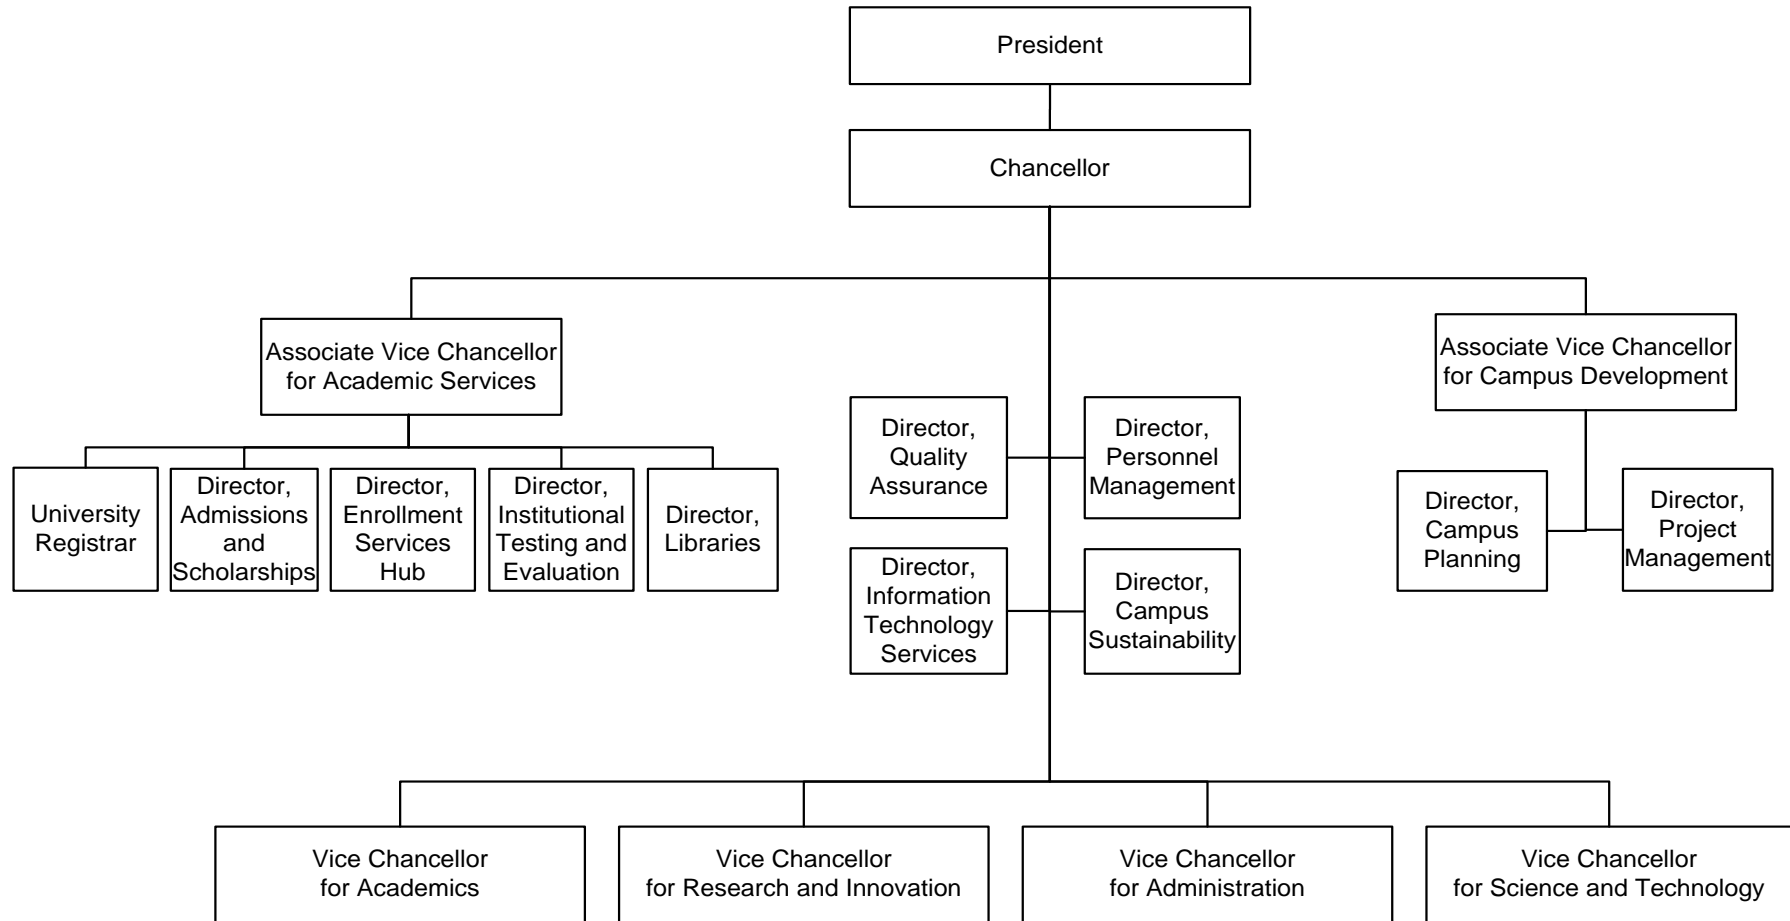

Organizational Structure

(Approved by the Board of Trustees on September 8, 2015)

Office of the Vice President for Lasallian Mission
Organizational Chart

Office of the Vice Chancellor for Research and Innovation
Organizational Structure

Office of the Vice Chancellor for Administration
Organizational Structure

Office of the Vice Chancellor for Science and Technology Complex
Organizational Structure