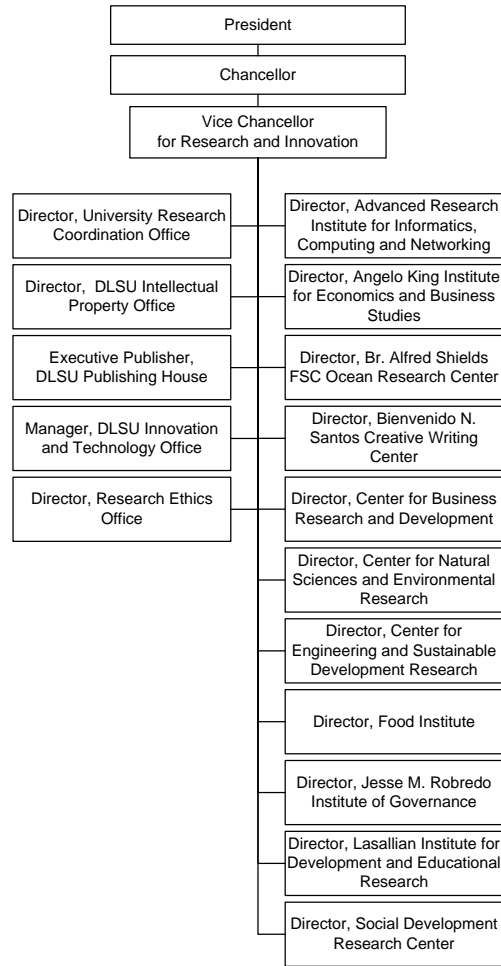

Organizational Structure

(Approved by the Board of Trustees on September 8, 2015)

Office of the Vice President for Lasallian Mission
Organizational Chart

Office of the Vice Chancellor for Research and Innovation
Organizational Structure

Office of the Vice Chancellor for Administration
Organizational Structure

Office of the Vice Chancellor for Science and Technology Complex
Organizational Structure