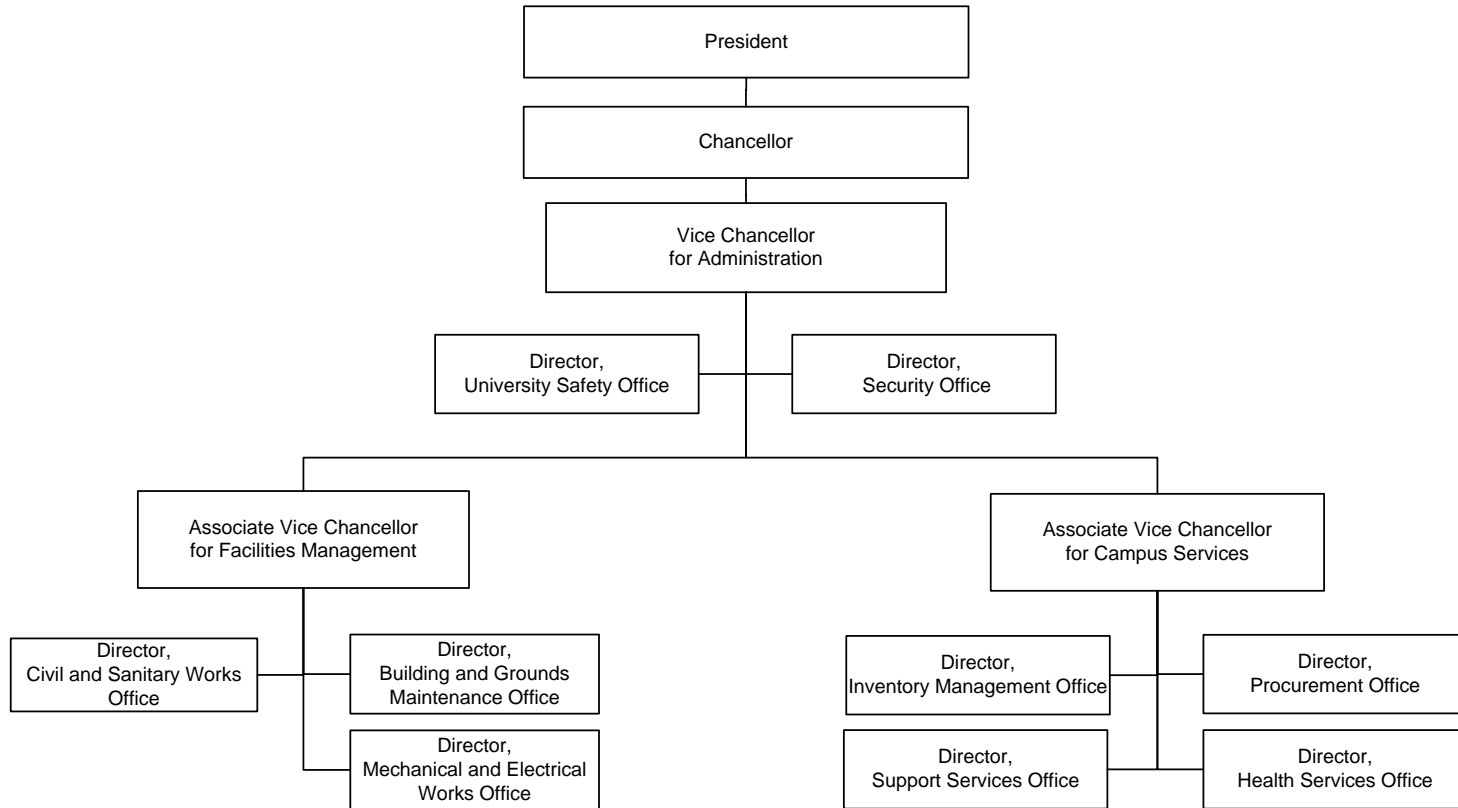

Organizational Structure

(Approved by the Board of Trustees on September 8, 2015)

Office of the Vice President for Lasallian Mission
Organizational Chart

Office of the Vice Chancellor for Research and Innovation
Organizational Structure

Office of the Vice Chancellor for Administration
Organizational Structure

Office of the Vice Chancellor for Science and Technology Complex
Organizational Structure