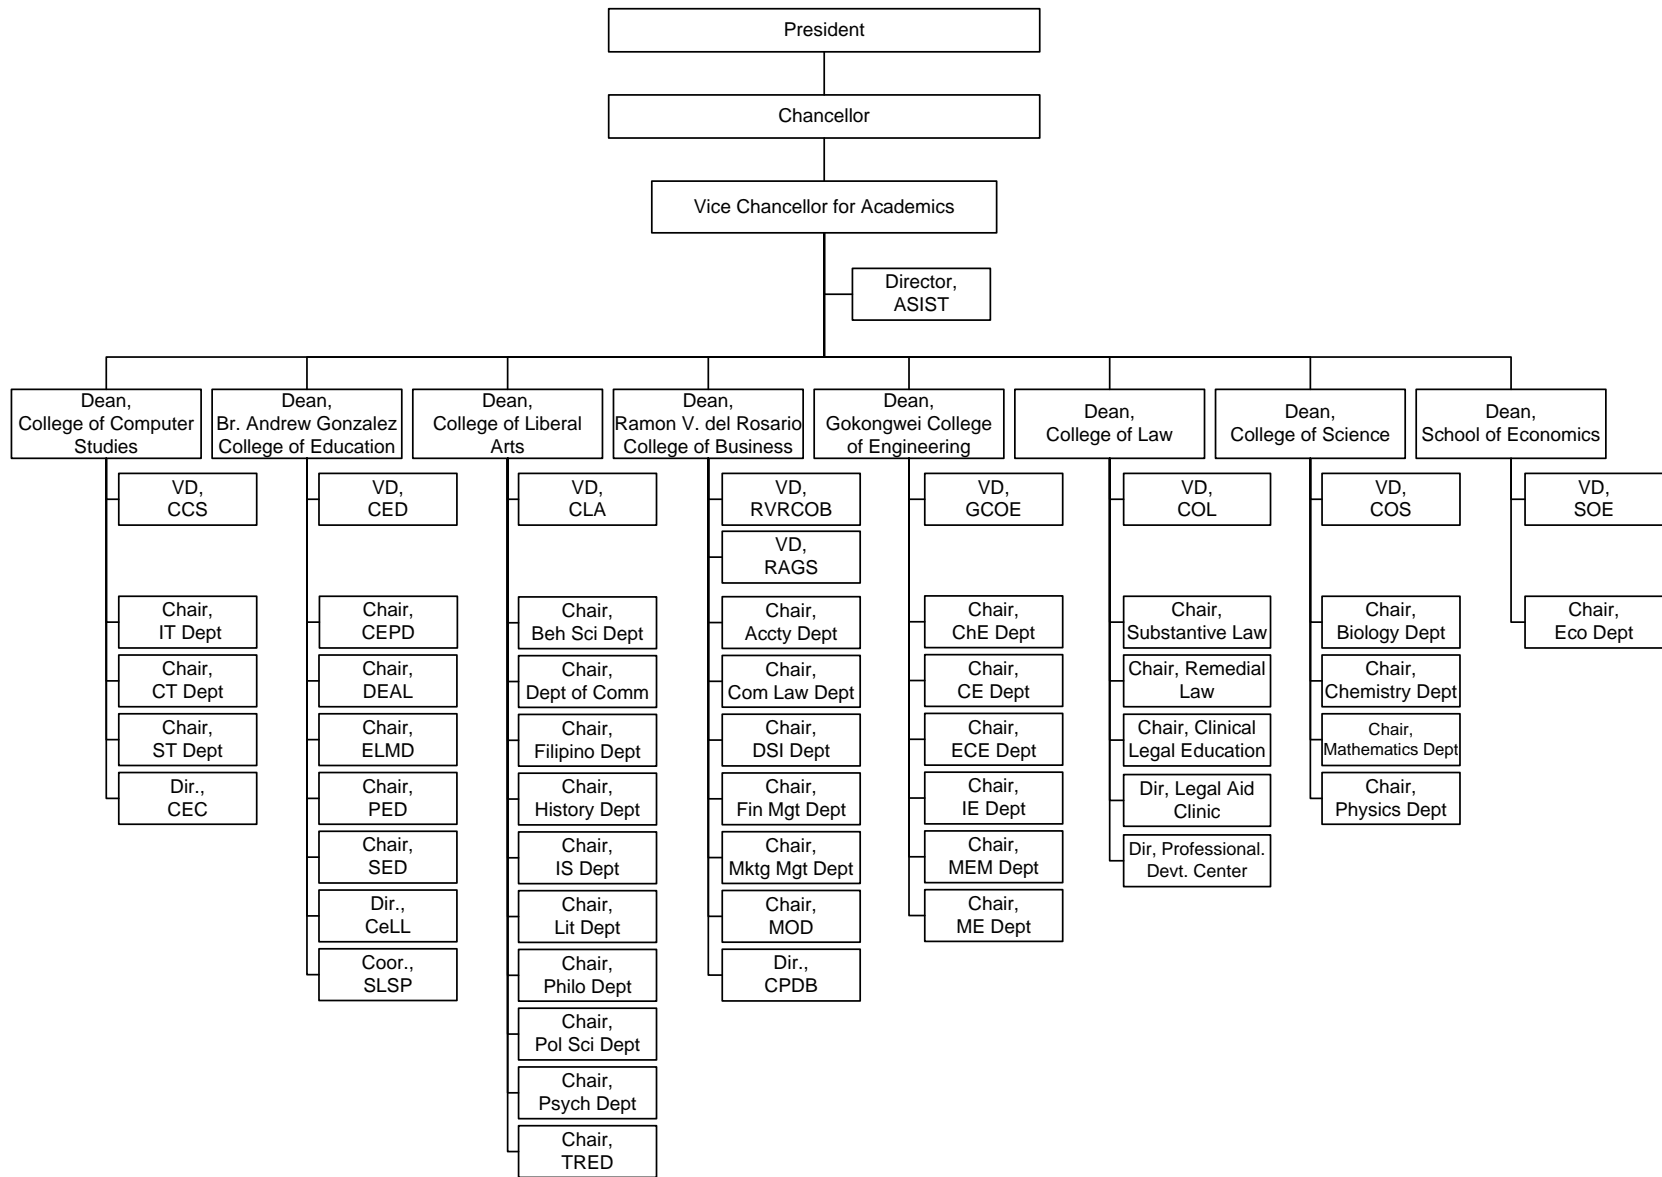

Organizational Structure

(Approved by the Board of Trustees on September 8, 2015)

Office of the Vice President for Lasallian Mission
Organizational Chart

Office of the Vice Chancellor for Research and Innovation
Organizational Structure

Office of the Vice Chancellor for Administration
Organizational Structure

Office of the Vice Chancellor for Science and Technology Complex
Organizational Structure