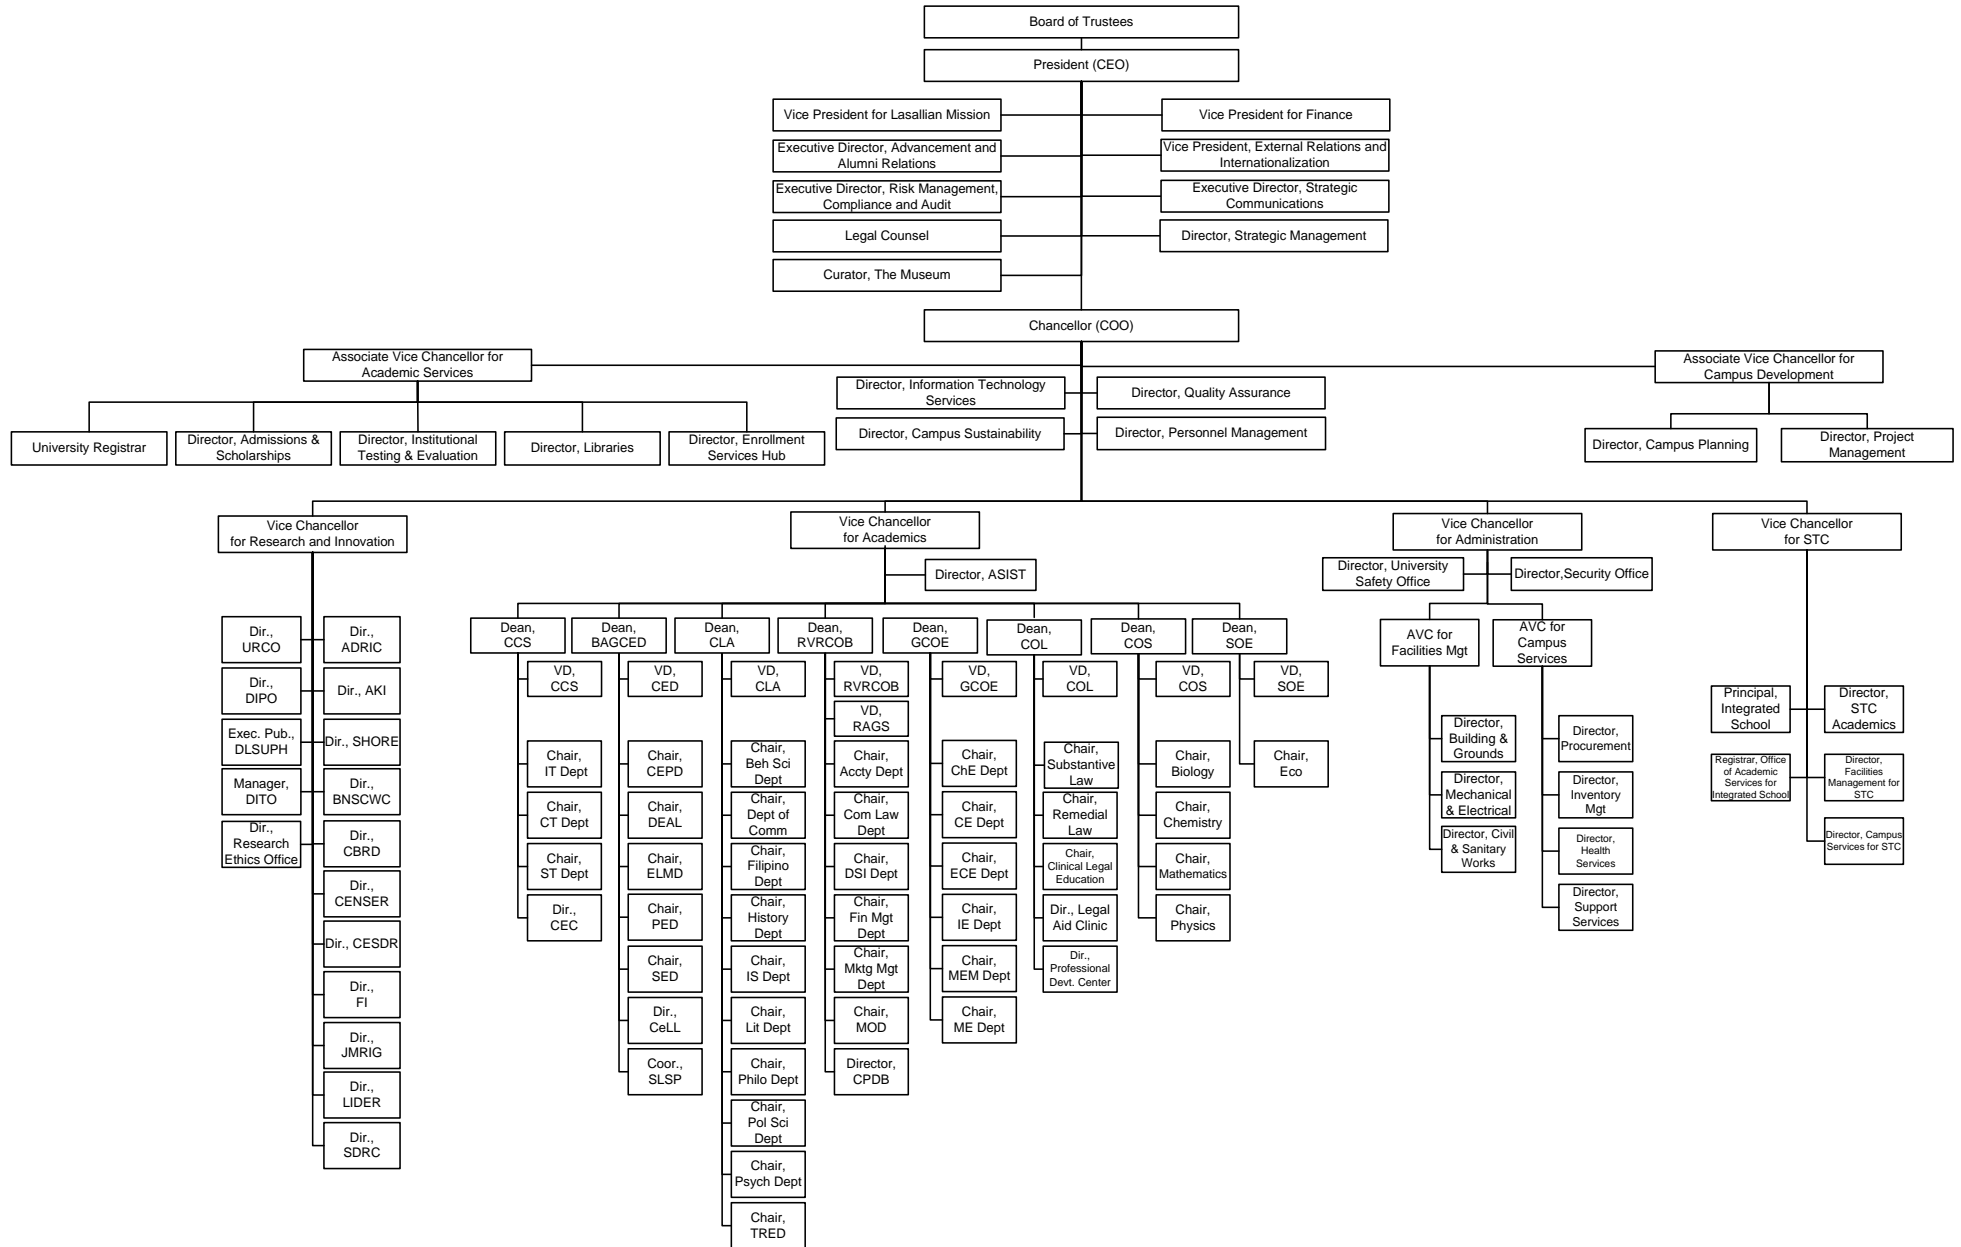

Organizational Structure

(Approved by the Board of Trustees on September 8, 2015)

Office of the Vice President for Lasallian Mission
Organizational Chart

Office of the Vice Chancellor for Research and Innovation
Organizational Structure

Office of the Vice Chancellor for Administration
Organizational Structure

Office of the Vice Chancellor for Science and Technology Complex
Organizational Structure